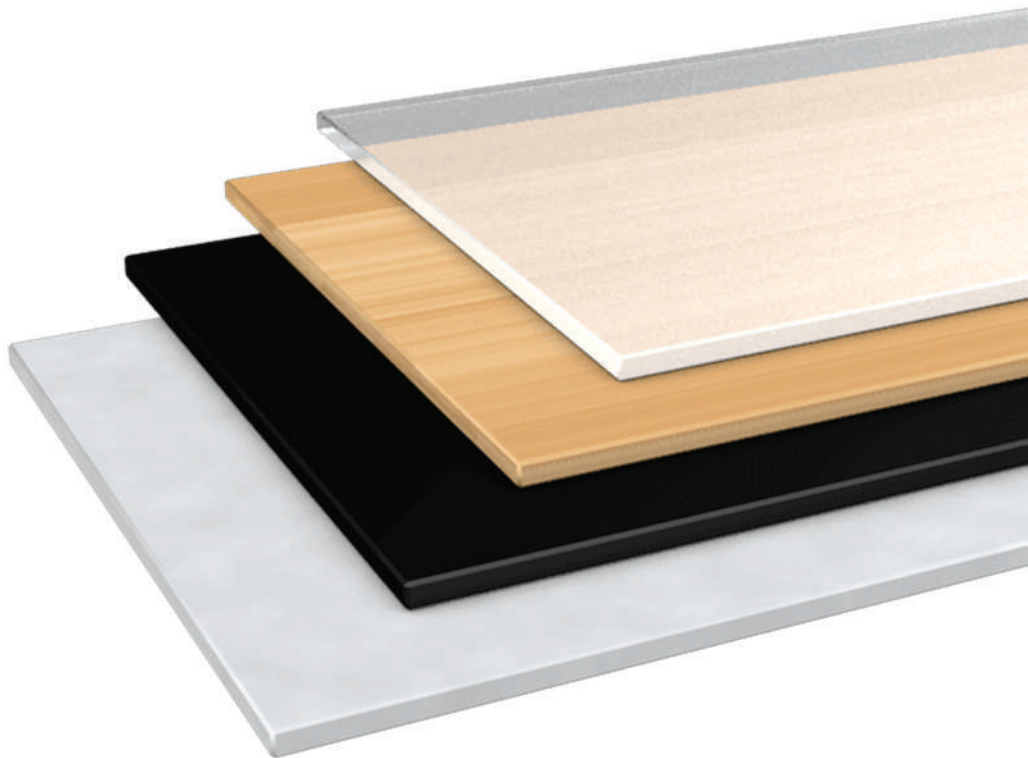

50+

different colors
of desktops to
choose from

4

different types
of frames

All our desktops are made from two pieces of chipboard (each 19 mm thick) and coated with a color pattern of your choice. The standard thickness is 38 mm, which ensures high load capacity. If you are ordering a desktop for a corner table you can choose between 90° or oval corner.