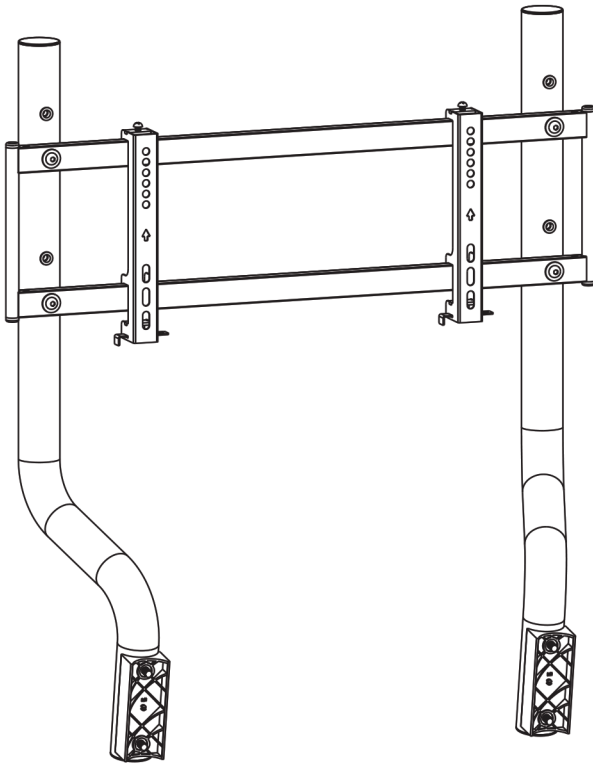

UVI Single TV Racing Mount

Assembly Guide

You can find assembly guides in other languages at:
UVI.gg/AG or via the QR code!

1

UVI Single TV Racing Mount

EN  Read the entire instruction manual before you start installation and assembly. If you have any questions regarding any of the instructions or warnings, please contact your local distributor for assistance.