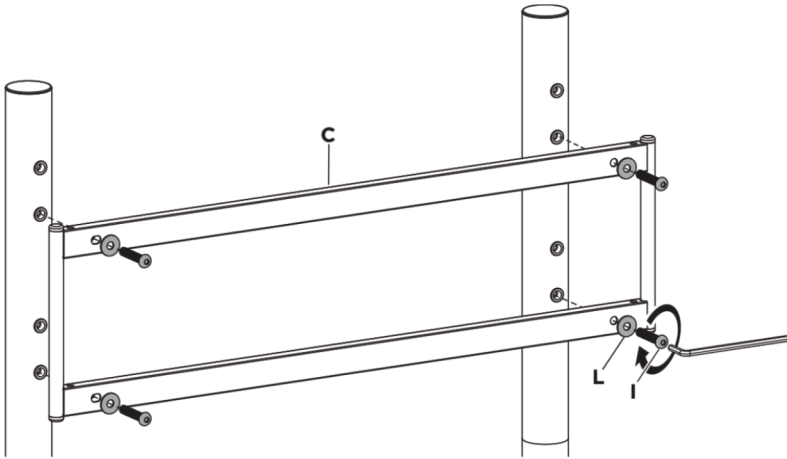

M-G (x8)

M-H (x4)

1

3

UVI Single TV Racing Mount

2

HEIGHT ADJUSTMENT

3