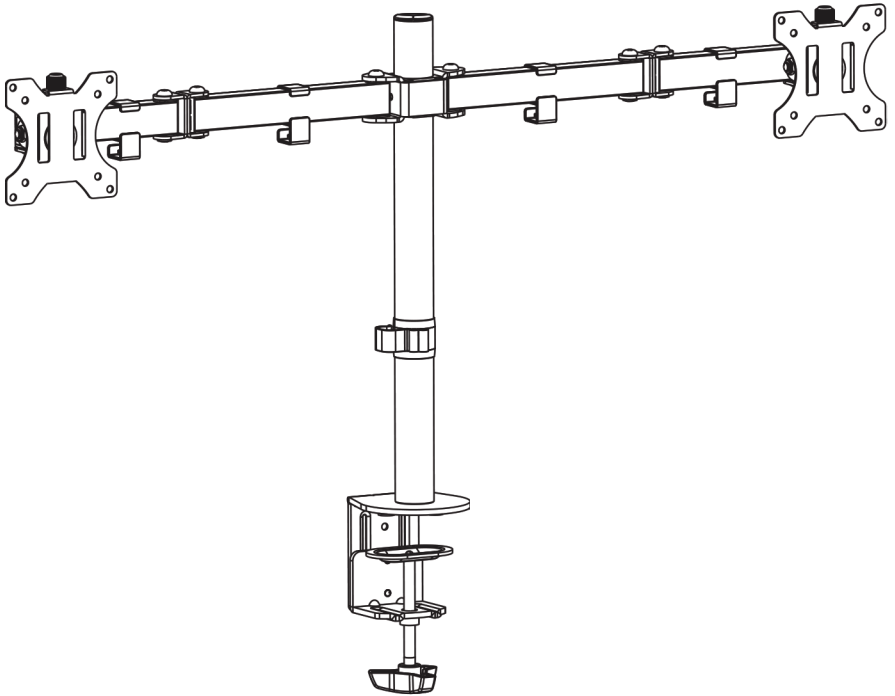

UVI Dual Monitor VESA Mount

Assembly Guide

You can find assembly guides in other languages at:
[UVI.gg/AG](https://uvi.gg/AG) or via the QR code!

1

UVI Dual Monitor VESA Mount

EN  Read the entire instruction manual before you start installation and assembly. If you have any questions regarding any of the instructions or warnings, please contact your local distributor for assistance.