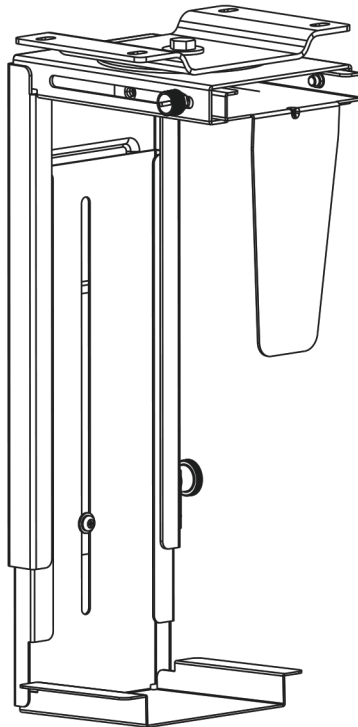

UVI Adjustable PC Mount

Assembly Guide

You can find assembly guides in other languages at:
[UVI.gg/AG](https://uvi.gg/AG) or via the QR code!

1

UVI Adjustable PC Mount

EN  Read the entire instruction manual before you start installation and assembly. If you have any questions regarding any of the instructions or warnings, please contact your local distributor for assistance.